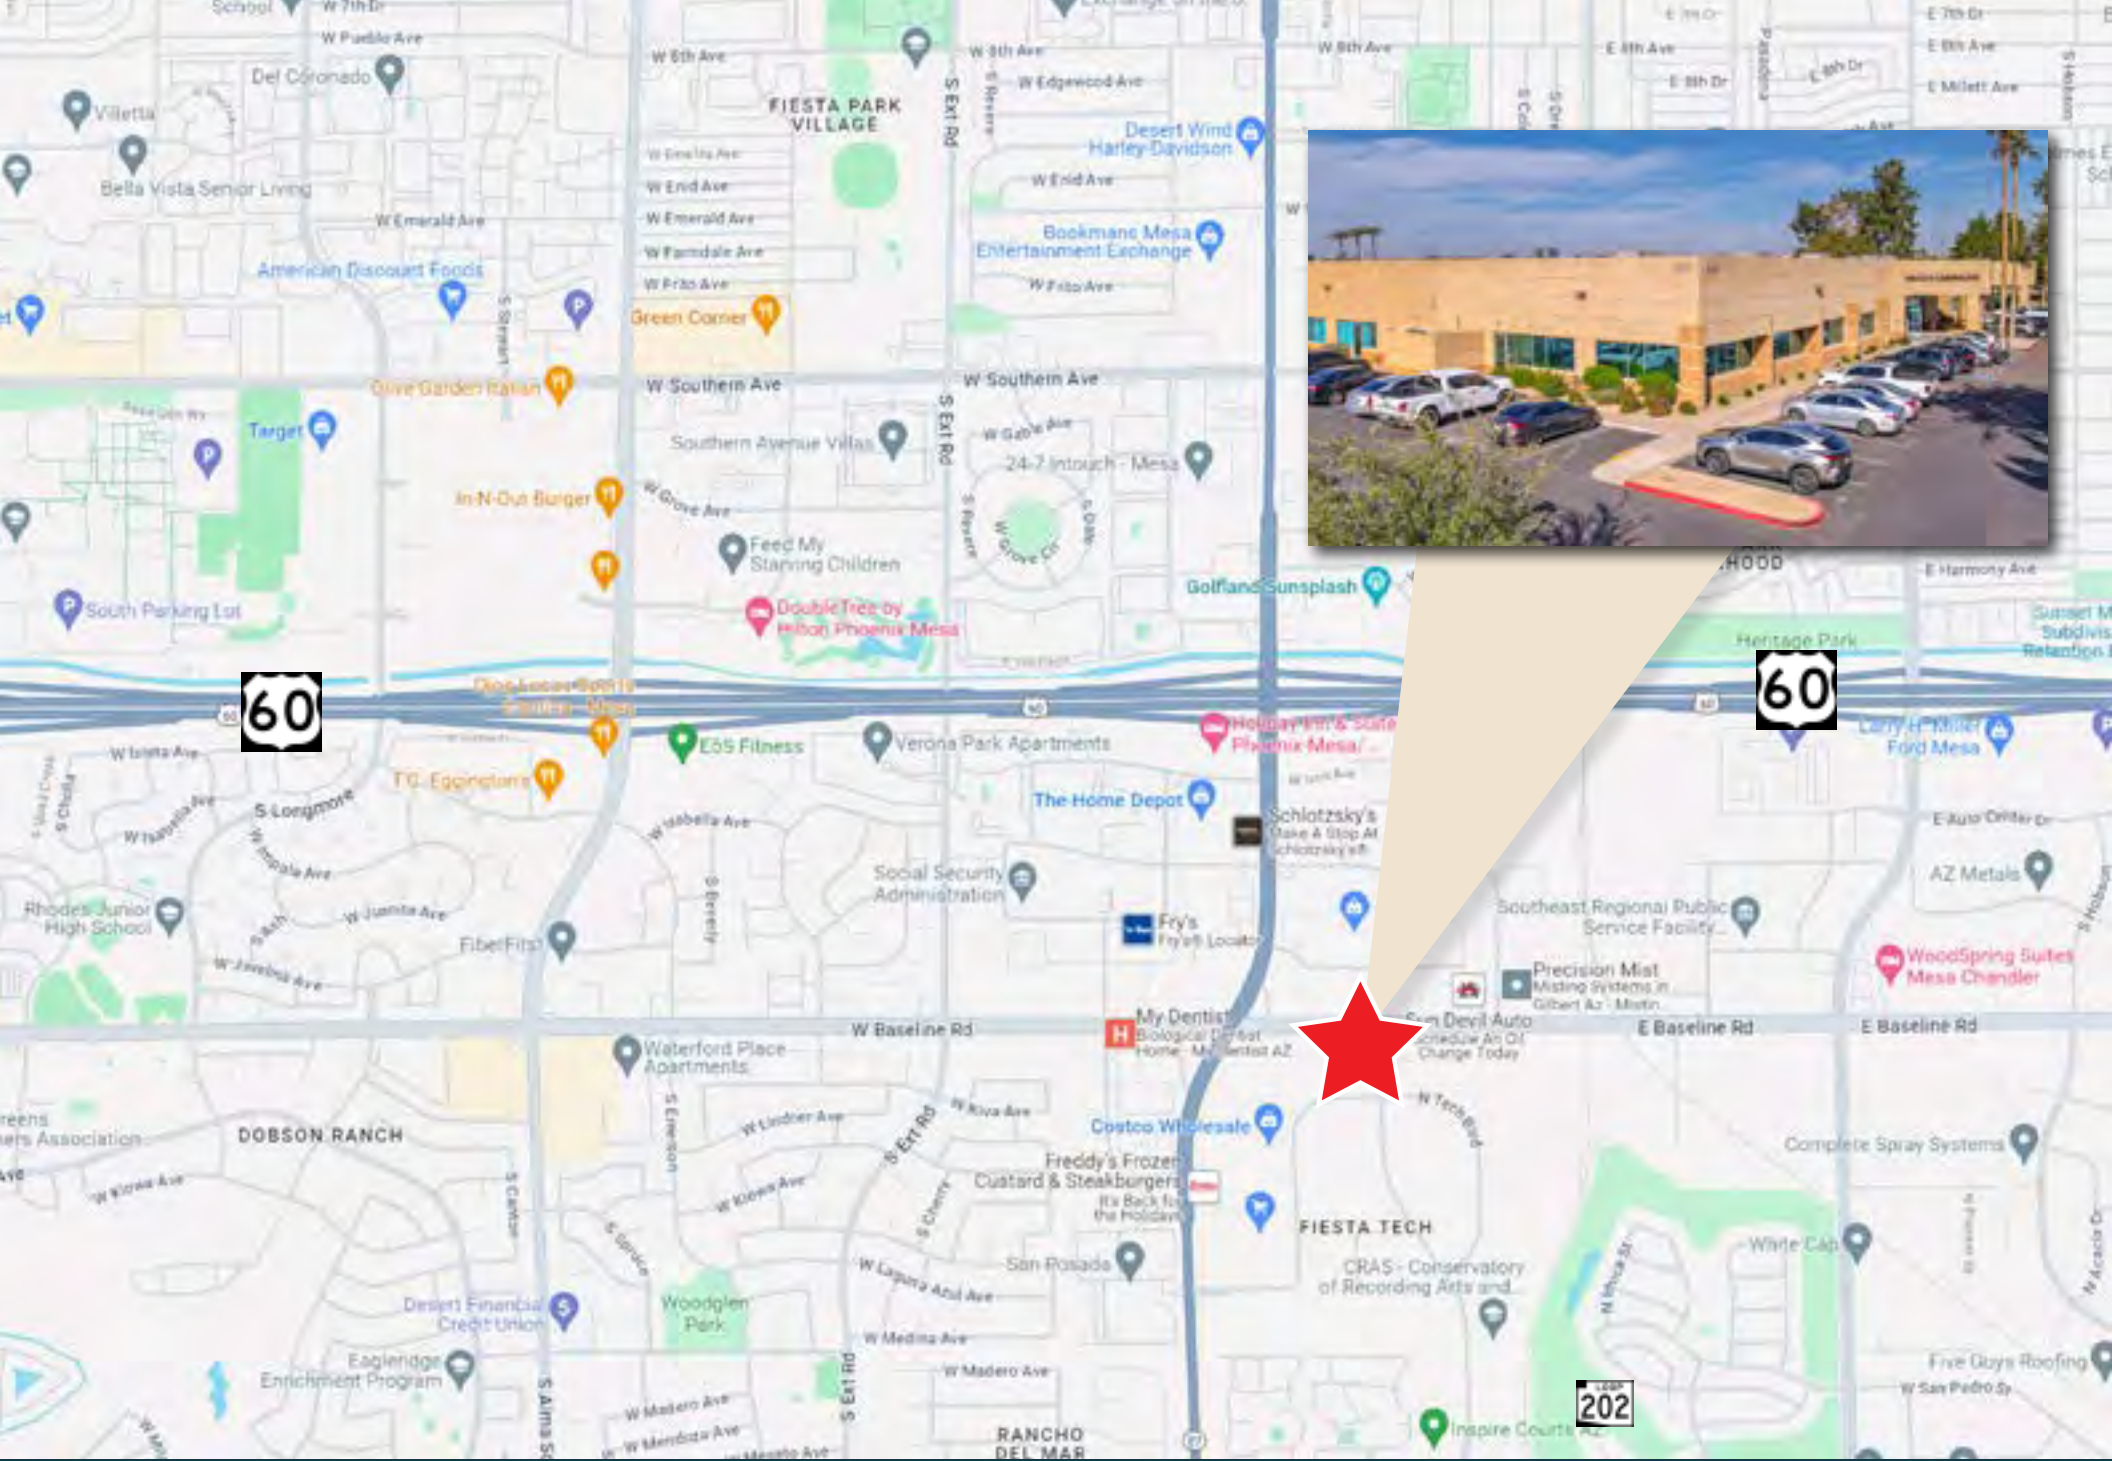

FIESTA TECH CENTRE

1580 North Fiesta Boulevard - Gilbert, Arizona 85233