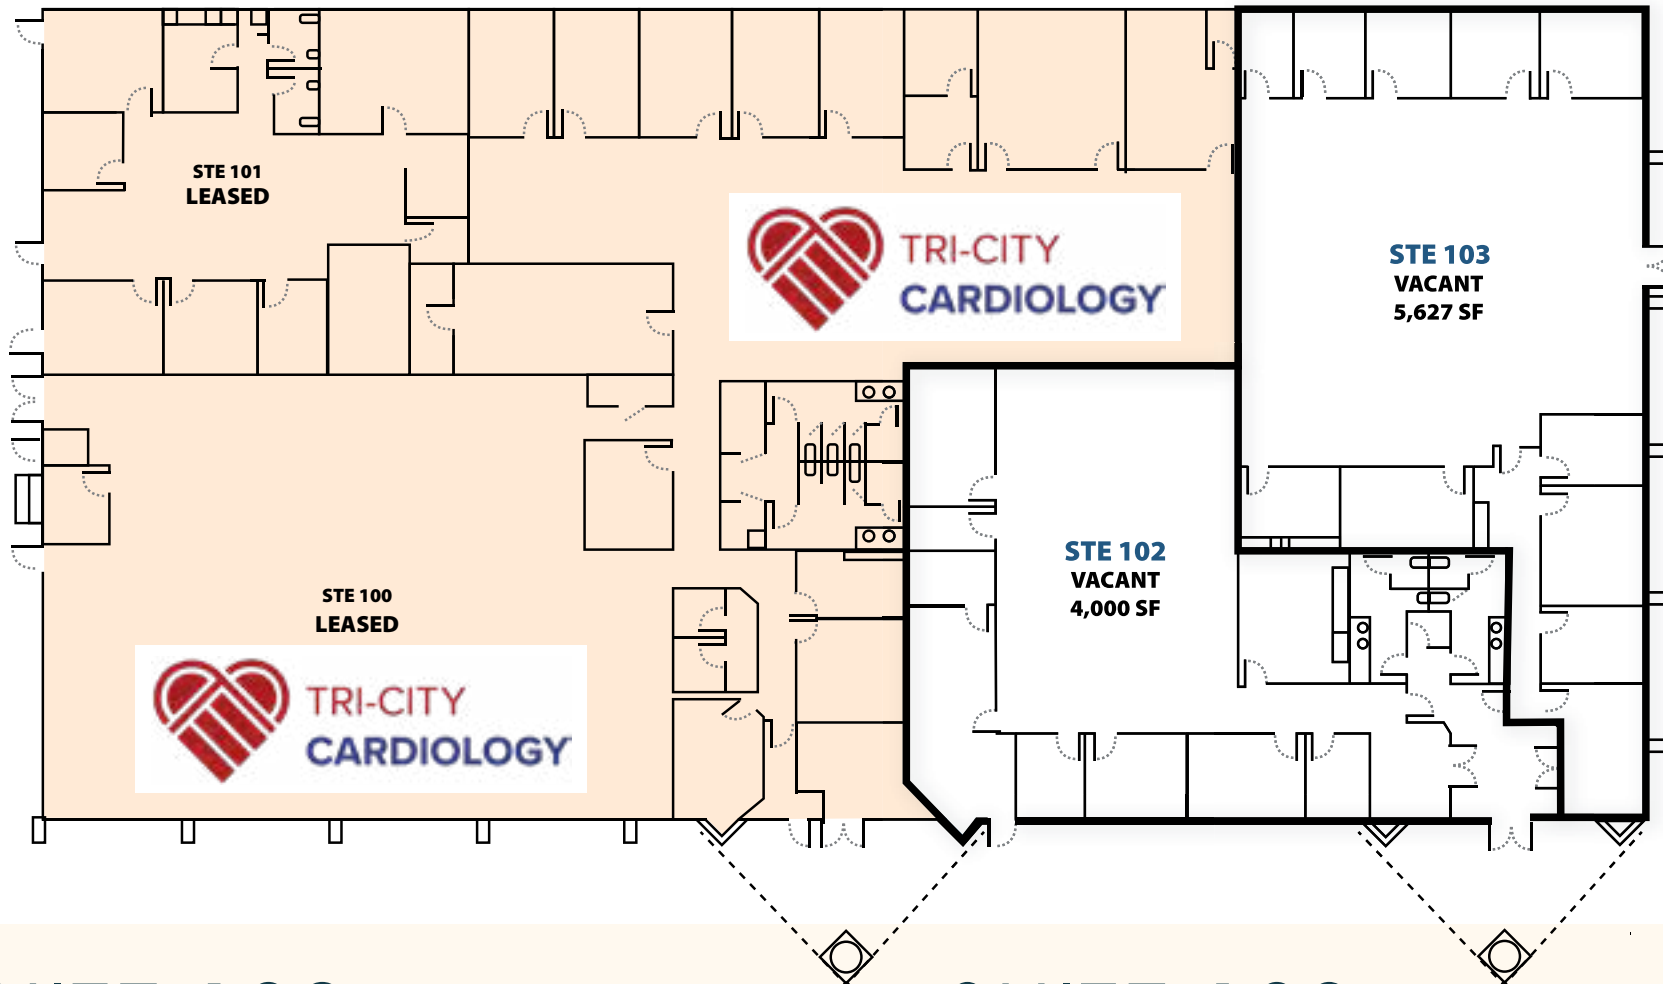

O: (480) 866-8177 M: (480) 748-8266
mary.nollenberger@orionprop.com

TRI-CITY
CARDIOLOGY
OCCUPIES SUITES
100 & 101

JUST SOUTH
OF THE US 60
FREEWAY

4 MILES EAST
OF THE LOOP
101 FREEWAY

SUITE 102

2nd Generation built-out with 4 private offices, conference room, bullpen and kitchen. Can be combined w/ suite 103 total contiguous 9,627 SF

SUITE 103

2nd generation built-out with 7 private offices, conference room, bullpen and break room. Can be combined with suite 102 for a combined 9,627 SF

PROPERTY OVERVIEW

| | |
|----------------------------|---|
| Property Address: | 1580 North Fiesta Boulevard Gilbert, Arizona 85233 |
| Availability: | 4,000 - 5,627 SF |
| Lease Rate: | \$22 PSF |
| Lease Type: | Modified Gross |
| Building GBA: | 25,555 SF |
| Year Built: | 1998 |
| Parking: | 5.00/1,000 SF |
| Zoning Designation: | I-1, Gilbert |
| Traffic Counts: | Baseline Road: 29,045 VPD Country Club Drive: 48,726 VPD |

BE IN THE CENTER
OF IT ALL IN GILBERT,
ARIZONA

FIESTA TECH CENTRE | GILBERT, ARIZONA

CLASS B OFFICE

9,627 SF Contiguous Available For Lease

These shops & restaurants are conveniently located around Fiesta Tech Centre: